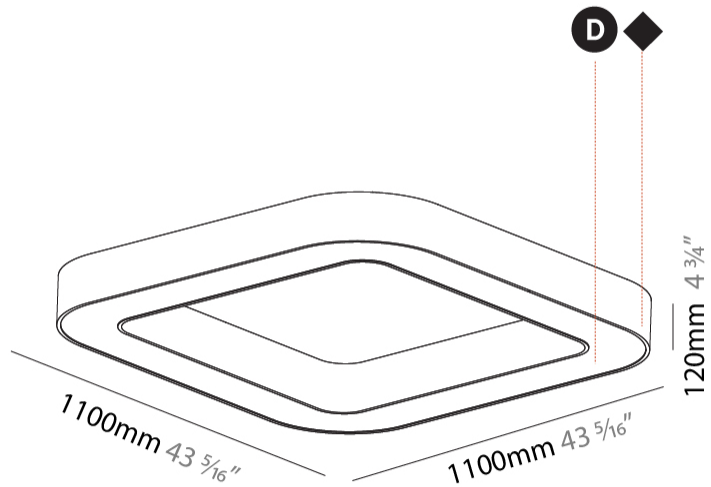

GENERAL

Series: Glorious
Subseries: Glorious Quantum
Brand: Prolight
Division: Architectural
Mounting Type: Surface
Mounting Location: Ceiling
Subcategory: Ambient

PHYSICAL

Shape: Square
Length (mm): 1100
Length (in): 43 ⁵/₁₆"
Width (mm): 1100
Width (in): 43 ⁵/₁₆"
Height (mm): 120
Height (in): 4 ³/₄"
Light Distribution: Direct
Weight (kg): 14.2
Weight (lbs): 31.24
Diffuser: PMMA - Opal or Micro-Prism
Fixture Finish: SSR / BKV / CWI / CRY / HAB / LAG / UFT / ITA / RUA / RUR / MIC / FTG / MYG / TWT / LOD / PUS / FRO / FUP / KIA / POP / BLS / SPG / MEY / GOH / GUM / CHC / COM / ABZ / JAG / OBR / MOS / ROR
Fixture Material: Aluminum

ELECTRICAL

Lamp Type: LED (Zhaga Standard)
Input Wattage (W): 60
Total Output Wattage (W): 48 / 38.4 (3500K)
Dimming: Non-Dimming / Phase Dimming (120Vac only) / 0-10V Dimming
Driver Included: Yes
Driver Location: Integrated
Driver Type: Constant Current - 120 / 277Vac
Driver Class: Class 2
Input Voltage (V): 120 - 277
Constant Current (MA): 350 / 1200 (3500K)

LED

Color Temperature (°K): 3000 / 3500 / 4000
Max. Delivered Lumen (lm): 5540 / 5733 / 5850
CRI: >80 CRI
Efficiency (%): 65
Lamp Life (hrs): 50000

OPTICAL

RATINGS AND CERTIFICATIONS

Certified By: Certified for North American Standards
IP rating: IP20